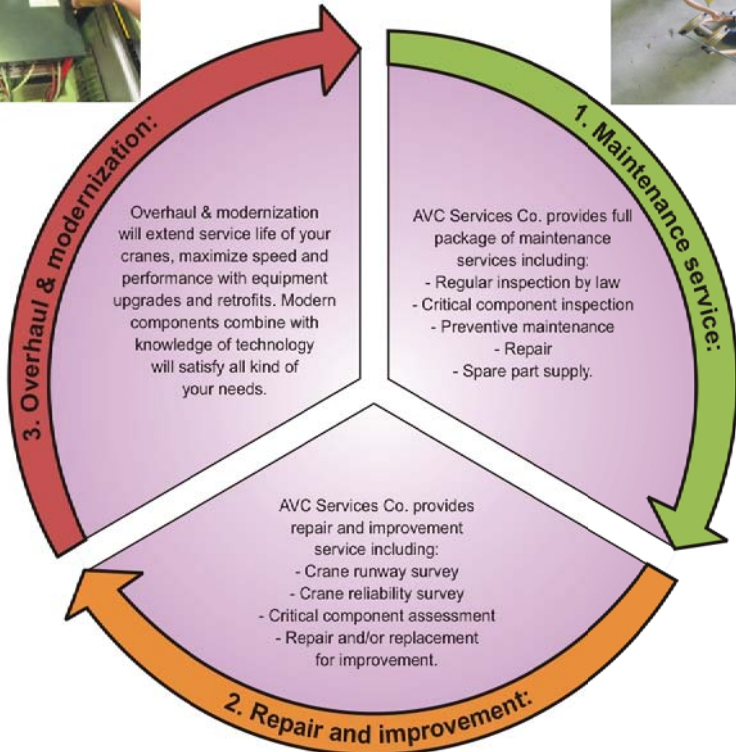

▶ TRAINING

- ★ Professional technical staffs of AVC Services Co. have been trained in related subjects in Vietnam and abroad such as Germany, Australia, Japan, Korea and Taiwan.
- ★ AVC Services Co. pays highest attention to training for client's operators in order to maximize accident-free operation of cranes and lifting equipment, to reduce break-down time and to increase productivity.

▶ Training at Australia

▶ Staff training at ABUS - Germany

▶ Staff training at Mitsubishi - Japan

▶ Staff training at SAGA - Taiwan

▶ Training for customer's operator

A NEW APPROACH TO SERVICE

After sale services are designed to extend the service life of cranes and lifting equipment; to improve performance and availability; to increase productivity and safety; and after all, to increase the highest possible return on investment.

THE IMPORTANT PARTS IN OVERHEAD CRANE WHICH NEED MAINTAIN AND CHECK PERIODICALLY

Hook

Wire rope or chain

Brake

Motor

Gear box

Gear

Wheel